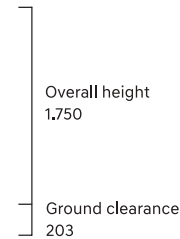

**5 Years Free Maintenance**  
Gratis jasa perawatan berkala 5 tahun/75.000 km, mana yang tercapai terlebih dahulu.

Wheel tread 1.708  
Overall width 1.975

Wheel base 2.900  
Overall length 4.995

Overall height  
1.750

Ground clearance  
203

Wheel tread 1.716  
Overall width 1.975

Unit : mm